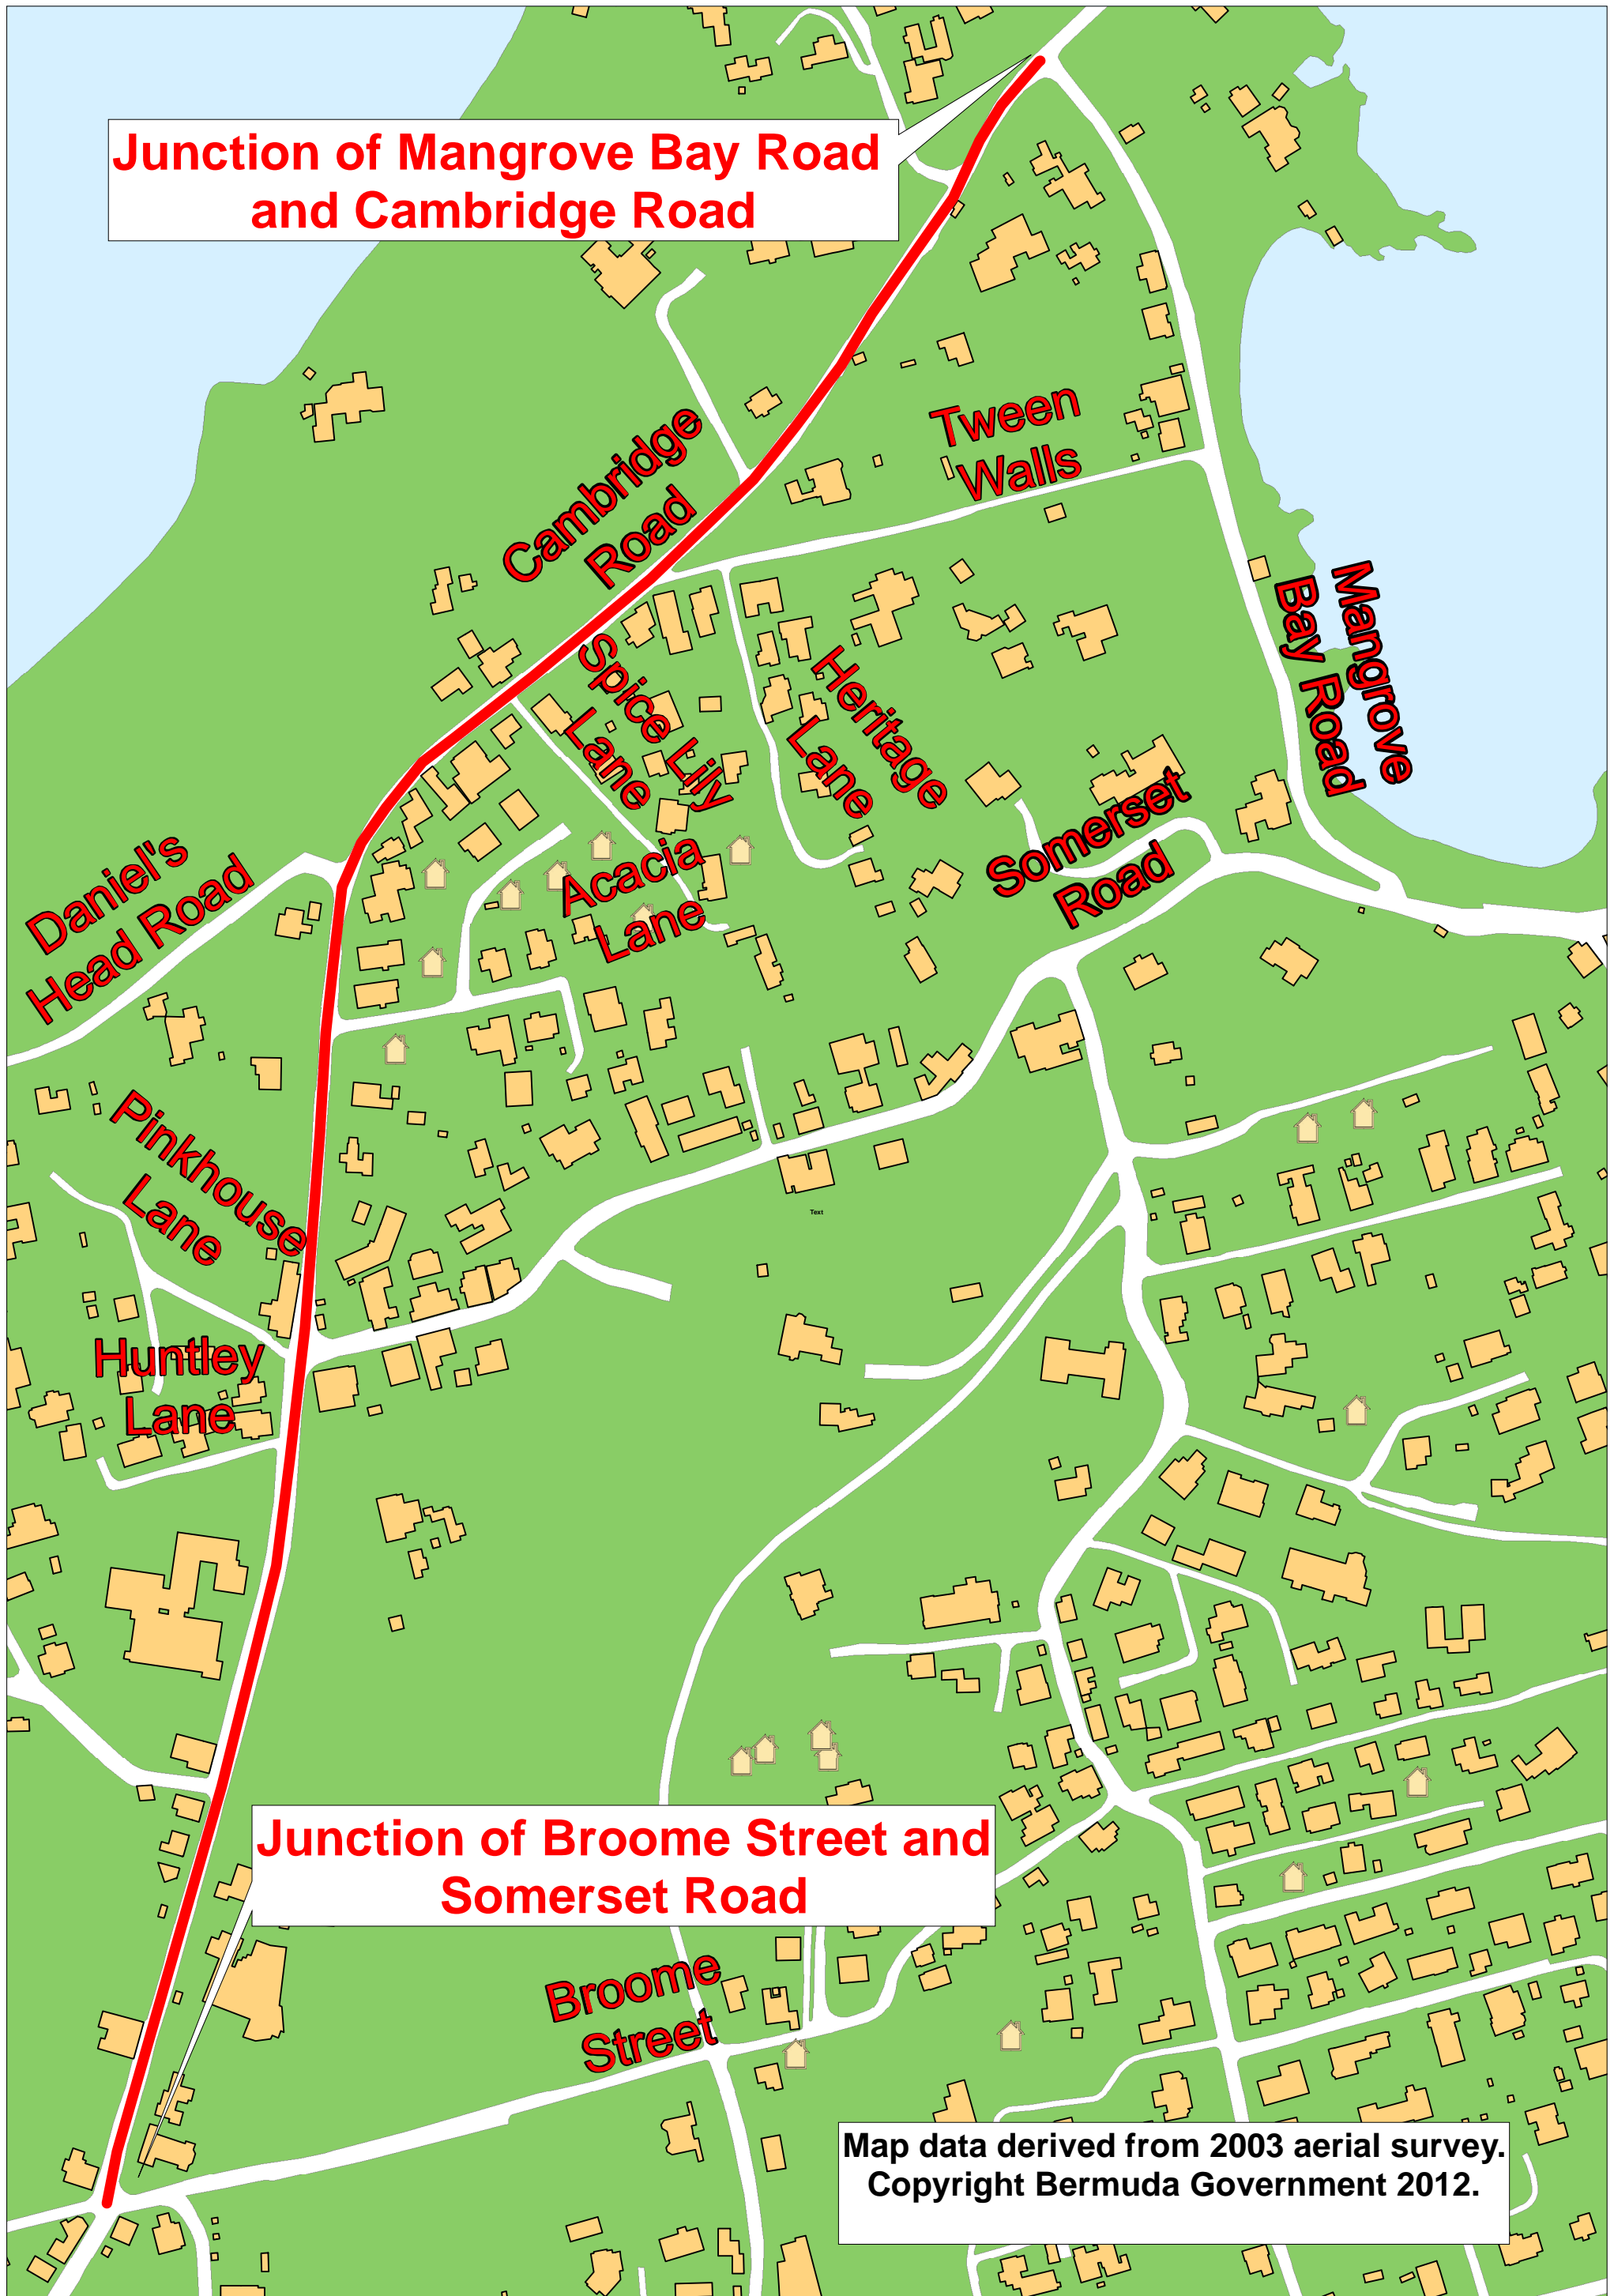

**Junction of Mangrove Bay Road  
and Cambridge Road**

**Tween  
Walls**

**Junction of Broome Street and  
Somerset Road**

**Broome  
Street**

Map data derived from 2003 aerial survey.  
Copyright Bermuda Government 2012.